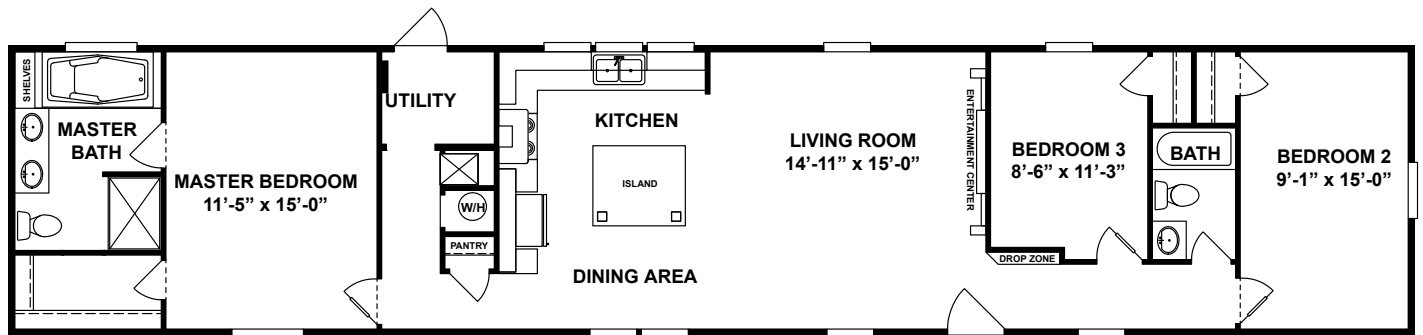

# REVOLUTION (35REV16763AH)

Beds: 3 | Baths: 2 | SqFt: 1191

## Master Bath

- Standard